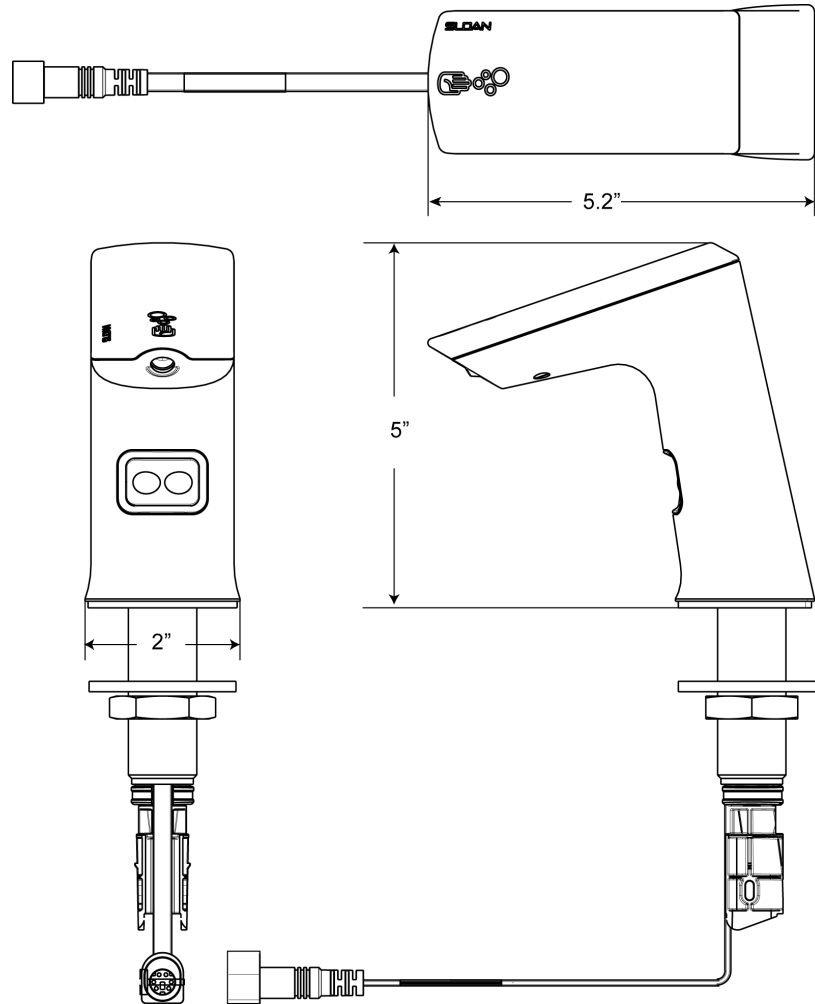

PREPARACIÓN

LLAVES QUE HACEN JUEGO

Este despachador de jabón es compatible con [BASYS® llaves](#).