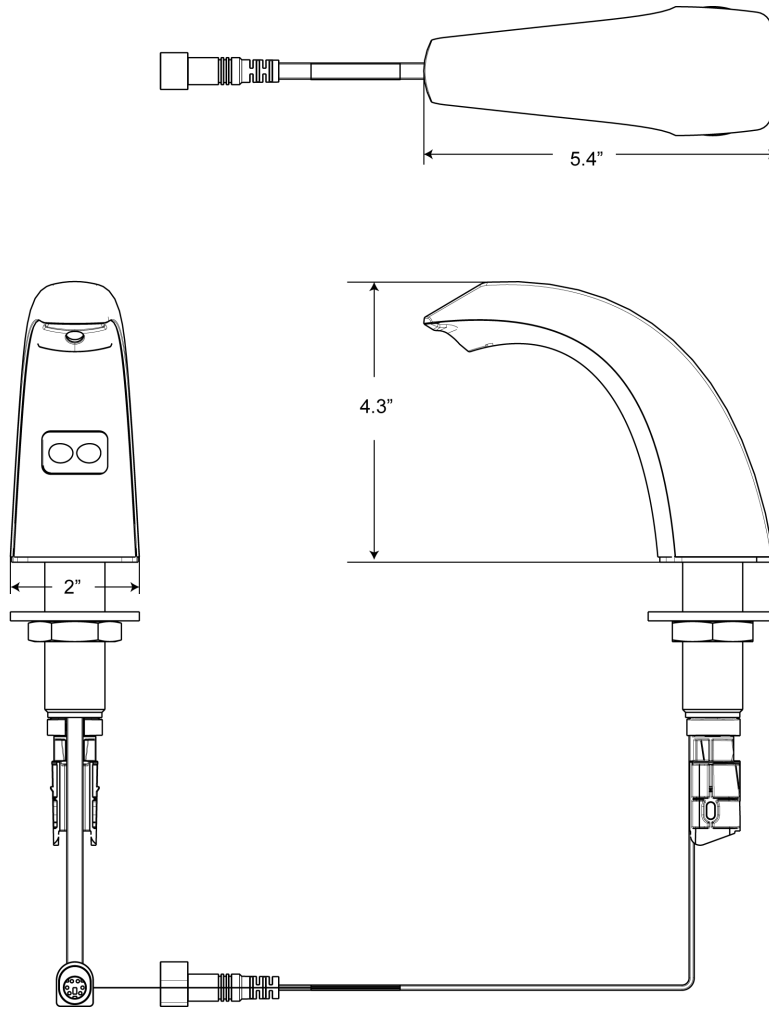

**CODE NUMBER**

3346097

**DESCRIPTION**

Sloan® Deck-Mounted Foam Soap Dispenser, Polished Chrome Finish

**DETAILS**

- Finish: Polished Chrome (CP)
- Power Type: Battery
- Height: 4 3/10" (109mm)
- Width: 2" (51mm)
- Depth: 5 3/5" (137mm)
- Maximum Deck Thickness: 2" (51mm)
- Sensor Type: IR

**FEATURES**

Sensor Activated, Electronic, Chrome Plated Die Cast Body, Hand Washing Foam Soap Dispenser with the following features:

- Modular one-piece construction easily attaches to deck surface
- All electronics in spout are sealed
- Designed for drip free foam dispensing operation
- Motor Assembly suspended under counter connected to soap dispenser spout
- Motor Assembly rotates 360 degrees for easy installation
- Battery life of 45,000 activations
- 1,500 dispenses per foam soap bottle
- Ships with 2 bottles of ESD-325 non-scented, non-colored foam soap (1500ml per bottle)
- Ships with battery pack (4 "D" Alkaline batteries included)
- Sensor range - nominal 5"
- GFI outlet suggested per code
- 120V/15 Amp
- Optional AC adaptor can be purchased separately (part number 0346090)
- Select the ESD-801 to combine ESD-800 soap dispenser, 2 bottles of soap and the EBF-85-4 faucet

**SOAP REFILLS**

- ESD-325 (1500 ml/mL)

**VIDEOS**

- [PVD Special Finishes](#)

**COMPLIANCES & CERTIFICATIONS**

(ADA Compliant, WELL Building Standard)

**RECOMMENDED SPECIFICATION**

Sloan Foam Soap Dispenser model number ESD-800. Chrome Plated Dispenser. Supplied with 2 bottles of 1500ml soap.

**WARRANTY**

[View Warranty Information](#)

**ROUGH-IN**

**MATCHING FAUCETS**

	Name	Description	
	ETF-80	Optima® Hardwired-Powered Deck-Mounted Mid Body	<a href="#">View more info</a>
	EBF-85	Optima® Battery or Turbine-Powered Deck-Mounted Mid Body	<a href="#">View more info</a>