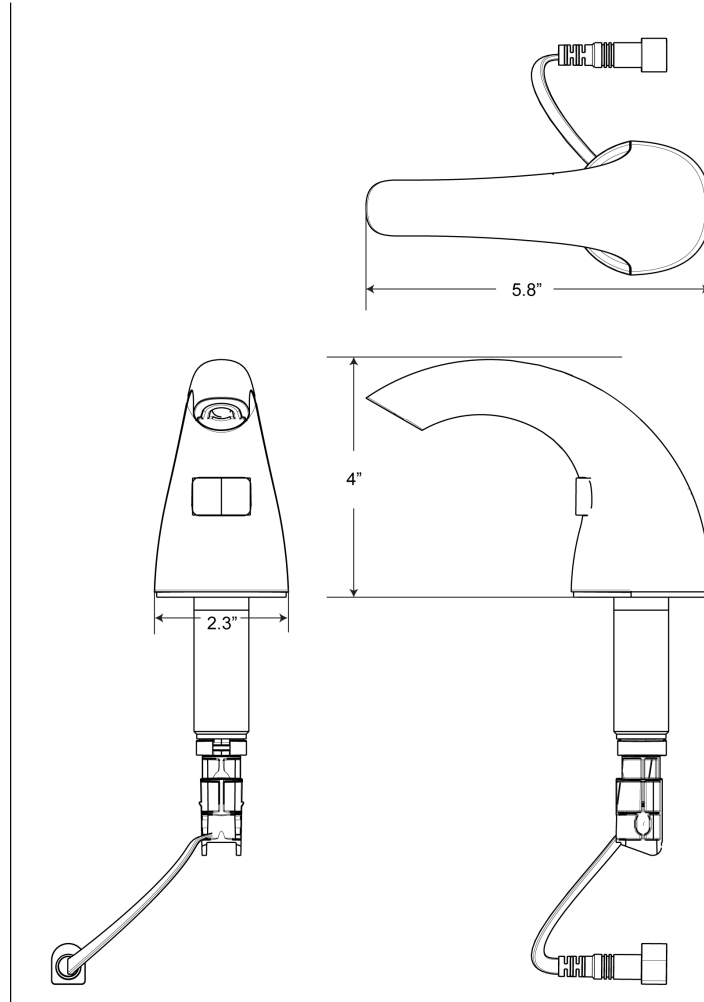

CODE NUMBER

3346098

DESCRIPTION

Sloan® Deck-Mounted Foam Soap Dispenser, Polished Chrome Finish

DETAILS

- Finish: Polished Chrome (CP)
- Power Type: Battery
- Height: 4" (102mm)
- Width: 2 3/10" (58mm)
- Depth: 5 4/5" (147mm)
- Maximum Deck Thickness: 2" (51mm)
- Sensor Type: IR

WARRANTY

[View Warranty Information](#)

Sloan 10500 Seymour Ave, Franklin Park, IL 60131

Phone: 800.982.5839 • Fax: 800.447.8329 • sloan.com

ROUGH-IN

MATCHING FAUCETS

	Name	Description	
	SF-2100	Sloan® Hardwired-Powered Deck-Mounted Low Body Faucet	View more info
	SF-2150	Sloan® Battery-Powered Deck-Mounted Low Body Faucet	View more info